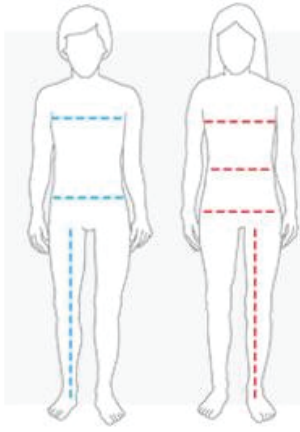

HOW TO MEASURE

CHEST

Place tape under arm and measure around the fullest part of your chest.

WAIST

Measure around your natural waistline.

HIPS

Measure around the fullest part of your bottom at the top of your leg.

INSIDE LEG

Measure from the top of the inside leg at the crotch to the bottom of the ankle bone.

Junior Sizes

Musto Size	Junior Small (JS)	Junior Medium (JM)	Junior Large (JL)
Age	6-8 years	9-11 years	12-13 years
To Fit Chest	28"-30"/71-76cm	31"-33"/78-83cm	34"-36"/86-91cm

Age Range Sizes

Musto Size	5-6 years	7-8 years	9-10 years	11-12 years
Height	3'10"/117cm	4'2"/127cm	4'7"/140cm	5"/152cm
Chest	23"/60cm	25"/64cm	27"/69cm	30"/78cm

Socks

Sock Size	UK Shoe Size
S	2-5
M	6-9
L	10-13